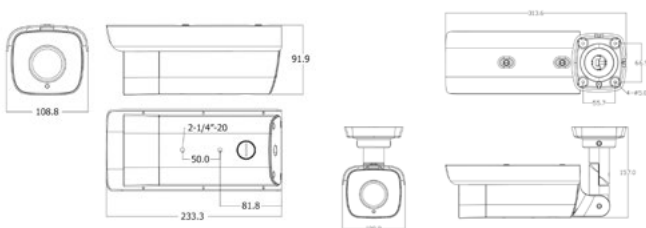

Dimensions

Units:mm

Specifications