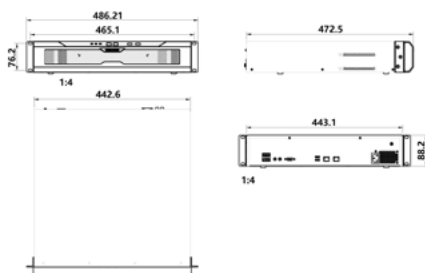

Dimensions

Units:mm

Specifications

	NVR2821-04009B/2LI	NVR2821-04016B/2LI	NVR2821-04032B/2LI
Video/Audio Input			
IP Camera Input	9 channel	16 channel	32 channel
Resolution	8MP(4K), 6MP, 5MP, 4MP, 3MP, 1080p, UXGA, 960p, 720p, XGA, SVGA, D1, CIF, QCIF		
Compression	H.265 / H.264		
Protocols	Onvif, RTSP, KEDACOM		
Bit rate	64kbps ~ 16384kbps		
Incoming Bandwidth	90Mbps	160Mbps	320Mbps
Live Viewing			
Local Display	1 x HDMI, 1 x VGA, simultaneously output different content		
Multi Screen Display Local monitor	1/1, 4/4, 1+5/1+5, 1+7/1+7, 9/9	1/1, 4/4, 1+5/1+5, 1+7/1+7, 9/9, 16/16	1/1, 4/4, 1+5/1+5, 1+7/1+7, 9/9, 16/16
(Main / Secondary):			
Multi Screen Display	up to 4 screen simultaneously:		
Client	1 ~ 64 Multiple Layouts		
E-Map	Live Viewing in E-Map (V Station)		
Function	E-PTZ / Scheme (V Station)		
Recording			
Resolution	8MP(4K), 6MP, 5MP, 4MP, 3MP, 1080p, UXGA, 960p, 720p, XGA, SVGA, D1, CIF, QCIF		
Mode	Manual / Continuous / Schedule / Event (Pre / Post)		
Event Trigger	Supported		
Tag	Supported		
Reliability	Automatic Network Replenishment (ANR)		
Search & Playback			
Search Mode	Date and time (Calendar) / Event		
Resolution	8MP(4K), 6MP, 5MP, 4MP, 3MP, 1080p, UXGA, 960p, 720p, XGA, SVGA, D1, CIF, QCIF		
Playback(Local Monitor)	4 x 4K@30fps / 16 x 1080p@30fps		
Playback(Client)	up to 16 x 4K@30fps		
Synchronize Playback (Local Monitor)	4 x 4K@30fps / 16 x 1080p@30fps		
Synchronize Playback (Client)	up to 16 x 4K@30fps		
Function	Slow forward / Fast forward / Loop / Single frame / E-PTZ / Slice playback		
Storage			
Max. Internal HDDs	4 x 3.5" HDD		
RAID	Max. 32TB (up to 8TB/each)		
External	RAID 0/1/5/6/10		
Function	IPSAN (iSCSI), up to 10 x IPSAN, Max. 100T (optional)		
Function	Disk group / Quota / Disk dormancy / Face pictures storage		
Audio			
Compression	G.711a / G.711u / ADPCM / G.722 / G.722.1c / G.726		
Bit rate	32kbps ~ 64kbps		
Audio Function	Bi-directional audio / Dumb / Mute / Broadcasting		
Alarm			
Service Alarm Triggers	Alarm input / Video lost / Motion detection / Tampering / Guard line / Defocus / Scene change / Enter guard area / Exit guard area / Object left / Object removal / Gathering / Audio surge / Face matching		
System Alarm Triggers	Device disconnected / No disk / Disk error / IP Address conflict / Network disconnected / Low speed / Insufficient recording space / MAC address conflict / Insufficient Snapshot storage space		
Alarm Events	Snapshot / Recording / PTZ preset / Buzzer / Email / Link to Client / Alarm caption / Live view in first window / Link to TV Wall / Link to secondary screen / Full screen viewing		
AI			
Face Matching	Real-time / Post-event		
Search Mode	Date and time / Camera / Face image		
Recognitive Camera Channel	Up to 2		
Face Recognition Access	Up to 9	Up to 16	Up to 32
Control Terminal Channel			
People Counting Sensor Channel	Up to 9	Up to 16	Up to 32
LPR Camera Channel	Up to 2		
Face picture Library	64 libraries		
LPR Library	Up to 1,000 (6000 face comparison library optional)		
System			
Operating System	Embedded Linux		
User Management	Admin / User		
Log Management	User login / User operation / Alarm / Backup / Update		
Application Programming	V Station SDK		
Network			
Network Protocols	TCP/IP, UDP, HTTP, DHCP, DNS/DDNS, RTP/RTCP, RTSP, PPPoE, FTP, SNMP, VSIP, UPNP, SMTP, IPv4, IPv6 (optional)		
Viewer Software	CMS (NVR Station) / Web / iOS app / Android app		
Max. User Access	16 Users		
Output Bandwidth	256Mbps		
Function	NAT / Multiple network access / Packet loss recovery / Auto network organizing		
Network Test	Supported		
Interfaces			
Ethernet	3 x Gigabit network port, RJ45 interface		
Video Out	1 x HDMI (up to 3840 x 2160@60Hz)		
Audio In / Out	1 x VGA (up to 1920 x 1080@60Hz)		
Control	1 x RCA Line in / 1 x RCA Line out		
USB	1 x RS485, 1 x RS232		
USB	2 x USB2.0, 2 x USB3.0		
Environmental			
Operating Temperature	-10°C ~ 55°C / 14°F ~ 131°F		
Operating Humidity	10% ~ 85%		
Electrical			
Power	100 ~ 240V AC, 50 ~ 60Hz		
Power Consumption	Max. 150W (HDD not included)		
Mechanical			
Weight	13kg / 28.66lb (Gross Weight)		
Dimensions	443 x 461 x 88mm / 17.44" x 18.15" x 3.46"		