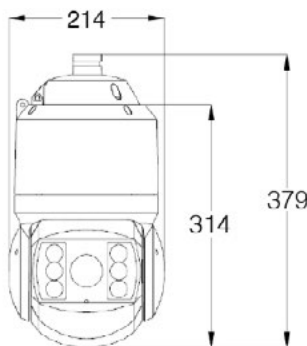

Dimensions

Units: mm

Specifications

IPC425-F120-N	
Camera	
Image Sensor	1/2.8" progressive scan CMOS
Pixels	2.0 Megapixel
Min. Illumination	Color: 0.003lux @ (F1.6, AGC ON) B/W: 0.0003lux @ (F1.6, AGC ON); 0lux with IR
Shutter Speed	1 ~ 1/30,000s
Day / Night	Auto (ICR) / Color / B/W
Wide Dynamic Range	Ultra WDR, >=120dB
S/N Ratio	>=58dB
White Balance	Auto / Manual
Gain Control	Auto / Manual
Backlight Compensation	Off / WDR / BLC / HLC
Lens	
Focal Length	4.7 ~ 94mm, 20x optical
Zoom Speed	Approx 3s (Optical)
Angle of View	61° ~ 3.64° (Wide~Tele)
Min. Object Distance	300 ~ 1500mm (Wide~Tele)
Max. Aperture Ratio	F1.5 (Wide) / F3.6 (Tele)
Focus Control	Auto / Manual / Semi-Automatic
Infrared	
IR LED	6pcs IR LED Array
IR Distance	120 ~ 180m
IR Intensity	Automatically adjust according to zoom ratio
Pan and Tilt	
Pan / Tilt Range	360° Endless / -15° ~ 90° (Auto Flip)
Pan / Tilt Speed	Pan manual speed: 0.1° ~ 200°/s; Pan preset speed: 220°/s Tilt manual speed: 0.1° ~ 150°/s; Tilt preset speed: 200°/s
Proportional Zoom	Pan / Tilt speed can be adjusted automatically according to zoom multiples
Preset	256
Patrol	8 Patrols scheme, up to 32 presets per patrol
Pattern Scan	4 Scan paths, each path can record 10 minutes of operation path
Power-off Memory	Power-off memory / Power-on recovery
Auto Guard	Path / Preset / Mixed / Pan scan / Tilt scan / Frame scan / Random scan / Panorama scan
PT Limit	Manual / Scan / Pan
3D Positioning	PTZ control with mouse click and drag
Electronic compass	Built-in O-sensor
Video	
Compression	H.265 / H.264 / MJPEG
Image Resolution	Main stream: 1080p Secondary stream: D1
Frame Rate	Main stream: 1080p@30fps Secondary stream: D1@30fps
Bitrate	32kbps ~ 16Mbps
Bitrate Control	VBR / CBR
Multi-stream	Supported
Caption	Date and time / Alarm / Direction / Customized
Privacy Masking	Up to 4 zones
Motion Detection	Up to 4 zones
Video Freeze	Supported
ROI	Supported
Digital Noise Reduction	3D noise reduction
Digital Defog	Supported
Image Flip	Flip / Mirror
Audio	
Compression	G.711a / G.711u / ADPCM / G.722 / G.722.1c / G.726
Bitrate	32kbps ~ 64kbps
Audio Function	Bi-directional audio / AEC / Mixed audio recording / Dumb / Mute
Network	
Network Protocols	TCP/IP, UDP, HTTP, DHCP, DNS/DDNS, RTP/RTCP, RTSP, PPPoE, FTP, VSIP, UPnP, 802.1x, NAT, QoS, SMTP, IPv4, IPv6 (optional)
User Interface	IPC Control (IE, Firefox, Chrome)
Max. User Access	Max. 10 Users (includes 2 internal)
Application Programming	ONVIF (Profile S, Profile G), GB/T 28181-2011, API, CGI
Automatic Network Replenishment (ANR)	Supported
Alarm	
Alarm Triggers	Alarm input / Network disconnect / Disk full / Disk error
Intelligent	Motion detection / Tampering / Guard line / Enter guard area / Exit guard area
Alarm Events	Alarm report / Recording / Text overlay / Snapshot / External output / Email notice / Acoustic alarm
Interfaces	
Ethernet	10/100M, RJ45 interface
Audio In / Out	1 x Line in / 1 x Line out
Alarm In / Out	2 x Input / 1 x Output
Memory Slot	SD card slot, supports up to 128GB
Environmental	
Operating Temperature	-40°C ~ 70°C / -40°F ~ 158°F
Operating Humidity	10% ~ 95%
Protection Level	IP66, TVS 6000V lightning protection, surge protection and voltage transient protection
Electrical	
Power	24V AC / 3A (Power adapter included)
Power Consumption	Max. 45W (IR on)
Mechanical	
Weight	8 kg / 17.6lb (Gross Weight)
Dimensions	Φ214× 379mm / Φ8.43" x 14.92"