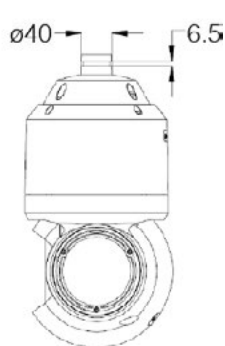

Dimensions

Units: mm

Specifications

IPC425-F120-N	
Camera	
Image Sensor	1/2.8" progressive scan CMOS
Pixels	2.0 Megapixel
Min. Illumination	Color: 0.003lux @ (F1.6, AGC ON) B/W: 0.0003lux @ (F1.6, AGC ON); 0lux with IR
Shutter Speed	1 ~ 1/30,000s
Day / Night	Auto (ICR) / Color / B/W
Wide Dynamic Range	Ultra WDR, >=120dB
S/N Ratio	>=58dB
White Balance	Auto / Manual
Gain Control	Auto / Manual
Backlight Compensation	Off / WDR / BLC / HLC
Lens	
Focal Length	4.7 ~ 94mm, 20x optical
Zoom Speed	Approx 3s (Optical)
Angle of View	61° ~ 3.64° (Wide~Tele)
Min. Object Distance	300 ~ 1500mm (Wide~Tele)
Max. Aperture Ratio	F1.5 (Wide) / F3.6 (Tele)
Focus Control	Auto / Manual / Semi-Automatic
Infrared	
IR LED	6pcs IR LED Array
IR Distance	120 ~ 180m
IR Intensity	Automatically adjust according to zoom ratio
Pan and Tilt	
Pan / Tilt Range	360° Endless / -15° ~ 90° (Auto Flip)
Pan / Tilt Speed	Pan manual speed: 0.1° ~ 200°/s; Pan preset speed: 220°/s Tilt manual speed: 0.1° ~ 150°/s; Tilt preset speed: 200°/s
Proportional Zoom	Pan / Tilt speed can be adjusted automatically according to zoom multiples
Preset	256
Patrol	8 Patrols scheme, up to 32 presets per patrol
Pattern Scan	4 Scan paths, each path can record 10 minutes of operation path
Power-off Memory	Power-off memory / Power-on recovery
Auto Guard	Path / Preset / Mixed / Pan scan / Tilt scan / Frame scan / Random scan / Panorama scan
PT Limit	Manual / Scan / Pan
3D Positioning	PTZ control with mouse click and drag
Electronic compass	Built-in O-sensor
Video	
Compression	H.265 / H.264 / MJPEG
Image Resolution	Main stream: 1080p Secondary stream: D1
Frame Rate	Main stream: 1080p@30fps Secondary stream: D1@30fps
Bitrate	32kbps ~ 16Mbps
Bitrate Control	VBR / CBR
Multi-stream	Supported
Caption	Date and time / Alarm / Direction / Customized
Privacy Masking	Up to 4 zones
Motion Detection	Up to 4 zones
Video Freeze	Supported
ROI	Supported
Digital Noise Reduction	3D noise reduction
Digital Defog	Supported
Image Flip	Flip / Mirror
Audio	
Compression	G.711a / G.711u / ADPCM / G.722 / G.722.1c / G.726
Bitrate	32kbps ~ 64kbps
Audio Function	Bi-directional audio / AEC / Mixed audio recording / Dumb / Mute
Network	
Network Protocols	TCP/IP, UDP, HTTP, DHCP, DNS/DDNS, RTP/RTCP, RTSP, PPPoE, FTP, VSIP, UPnP, 802.1x, NAT, QoS, SMTP, IPv4, IPv6 (optional)
User Interface	IPC Control (IE, Firefox, Chrome)
Max. User Access	Max. 10 Users (includes 2 internal)
Application Programming	ONVIF (Profile S, Profile G), GB/T 28181-2011, API, CGI
Automatic Network Replenishment (ANR)	Supported
Alarm	
Alarm Triggers	Alarm input / Network disconnect / Disk full / Disk error
Intelligent	Motion detection / Tampering / Guard line / Enter guard area / Exit guard area
Alarm Events	Alarm report / Recording / Text overlay / Snapshot / External output / Email notice / Acoustic alarm
Interfaces	
Ethernet	10/100M, RJ45 interface
Audio In / Out	1 x Line in / 1 x Line out
Alarm In / Out	2 x Input / 1 x Output
Memory Slot	SD card slot, supports up to 128GB
Environmental	
Operating Temperature	-40°C ~ 70°C / -40°F ~ 158°F
Operating Humidity	10% ~ 95%
Protection Level	IP66, TVS 6000V lightning protection, surge protection and voltage transient protection
Electrical	
Power	24V AC / 3A (Power adapter included)
Power Consumption	Max. 45W (IR on)
Mechanical	
Weight	8 kg / 17.6lb (Gross Weight)
Dimensions	Φ214× 379mm / Φ8.43" x 14.92"