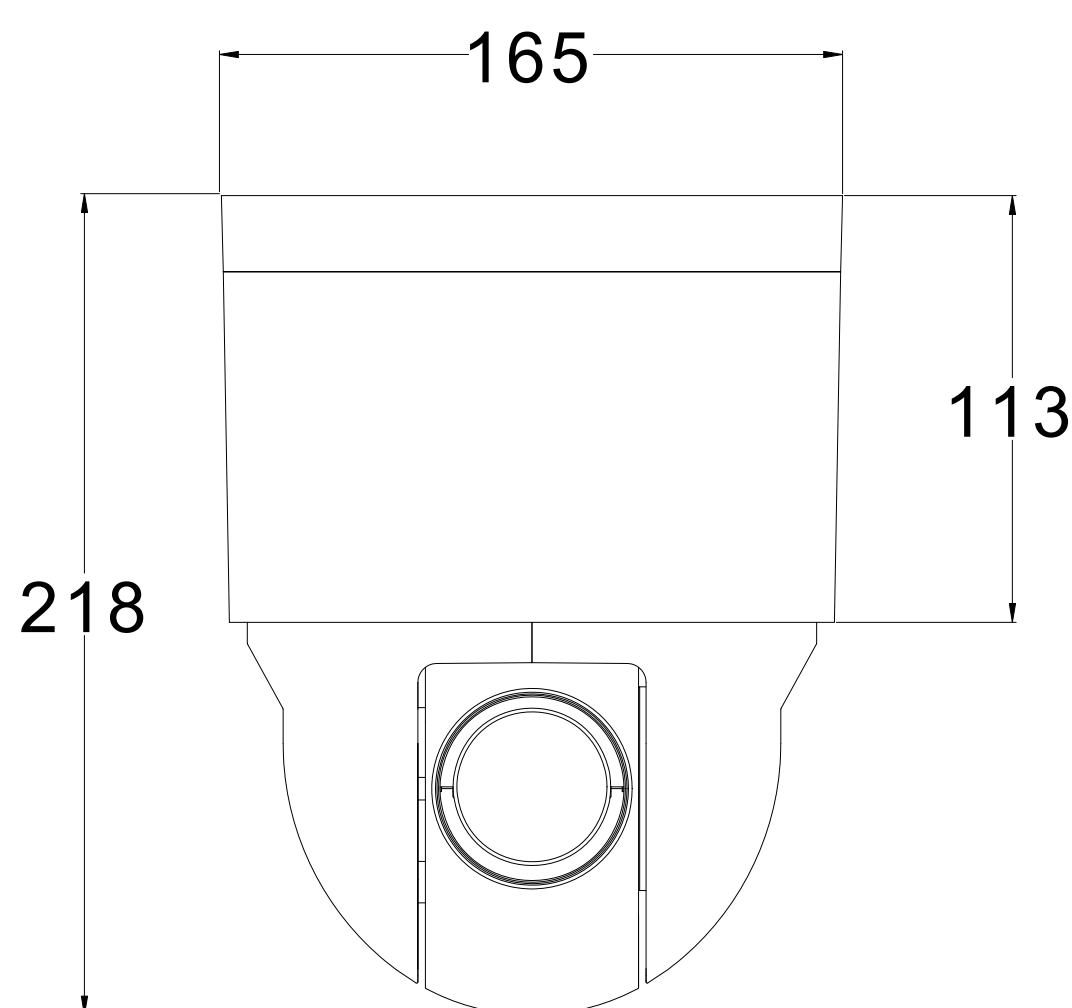

Dimensions

Units: mm

Specifications

Model	IPC421-E230 -N0
Camera	
Image Sensor	1/3" progressive scan CMOS
Pixels	2.0 Megapixel
Min. Illumination	Color: 0.01lux @ (F1.6, AGC ON) B/W: 0.001lux @ (F1.6, AGC ON)
Shutter Speed	1 ~ 1/30,000s
Day / Night	Auto (ICR) / Color / B/W
Wide Dynamic Range	Ultra WDR, 120dB
S/N Ratio	>53dB
White Balance	Auto / Manual
Gain Control	Auto / Manual
Backlight Compensation	Off / WDR / BLC / HLC
Lens	
Focal Length	4.5 ~ 135mm, 30x
Zoom Speed	Approx. 3s (Optical)
Angle of View	67.8°~2.77° (Wide~Tele)
Minimum Object Distance	300 ~ 1500mm (Wide~Tele)
Max. Aperture Ratio	F1.6 (Wide) / F4.4 (Tele)
Focus Control	Auto / Manual / Semi-Automatic
Pan and Tilt	
Pan / Tilt Range	360° Endless / 0° ~ 90°
Pan / Tilt Speed	Pan manual speed: 0.1° ~ 250°/s; Pan preset speed: 450°/s Tilt manual speed: 0.1° ~ 150°/s; Tilt preset speed: 350°/s
Proportional Zoom	Pan / Tilt speed can be adjusted automatically according to zoom multiples
Preset	256
Patrol	8 Patrols scheme, up to 32 presets per patrol
Pattern Scan	4 Scan paths, each path can record 10 minutes of operation path
Power-off Memory	Power-off memory / Power-on recovery
Automatic Guard	Patrol / Preset / Pattern Scan/ Pan scan / Tilt scan / Frame scan / Random scan / Panorama scan
PT Limit	Manual / Scan / Pan
3D Positioning	PTZ control with mouse click and drag
Electronic compass	Built-in O-sensor
Video	
Compression	H.265 / H.264 / MJPEG
Image Resolution	Main stream: 1080p Secondary stream: D1
Frame Rate	Main stream: 1080p@60fps Secondary stream: D1@30fps
Bitrate	32kbps ~ 16Mbps
Bitrate Control	VBR / CBR
Multi-stream	Supported
Caption	Date and time / Alarm / Direction / Customized
Privacy Masking	Up to 4 zones
Motion Detection	Up to 4 zones
Video Freeze	Supported
ROI	Supported
Digital Noise Reduction	3D noise reduction
Digital Defog	Supported
Image Flip	Flip / Mirror
Audio	
Compression	G.711a / G.711u / ADPCM / G.722 / AAC-LC / G.722.1c / G.726
Bitrate	32kbps ~ 64kbps
Audio Function	Bi-directional audio / AEC / Mixed audio recording / Dumb / Mute
Network	
Network Protocols	TCP/IP, UDP, HTTP, DHCP, DNS/DDNS, RTP/RTCP, RTSP, PPPoE, FTP, VSIP, UPnP, 802.1x, NAT, QoS, SMTP, IPv4, IPv6 (optional)
User Interface	IPC Control (IE, Firefox, Chrome)
Max. User Access	10 Users (includes 2 internal access)
Application Programming	ONVIF (Profile S, Profile G), GB/T 28181-2011, API, CGI
Automatic Network Replenishment (ANR)	Supported
Alarm	
Alarm Triggers	Alarm input / Network disconnect / Disk full / Disk error
Intelligent	Motion detection / Tampering / Guard line / Enter guard area / Exit guard area / Object left / Object removal / Gathering / Audio surge
Alarm Events	Alarm report / Recording / Text overlay / Snapshot / External output / Email notice / Acoustic alarm
Interfaces	
Ethernet	10/100M, RJ45 interface
Audio In / Out	1 x Line in / 1 x Line out
Control	1 x RS485
Alarm In / Out	4 x Input / 2 x Output
Video Out	1 x BNC, 1.0V [p-p] / 75Ω
Memory Slot	SD card slot, supports up to 128GB
Environmental	
Operating Temperature	-40°C ~ 70°C / -40°F ~ 158°F
Operating Humidity	10% ~ 95%
Electrical	
Power	24V AC / 3A (Power adapter included)
Power Consumption	Max. 45W
Mechanical	
Weight	3kg / 6.6lb (Net Weight)
Dimensions	Φ165 x 220mm / Φ6.50" x 8.66"