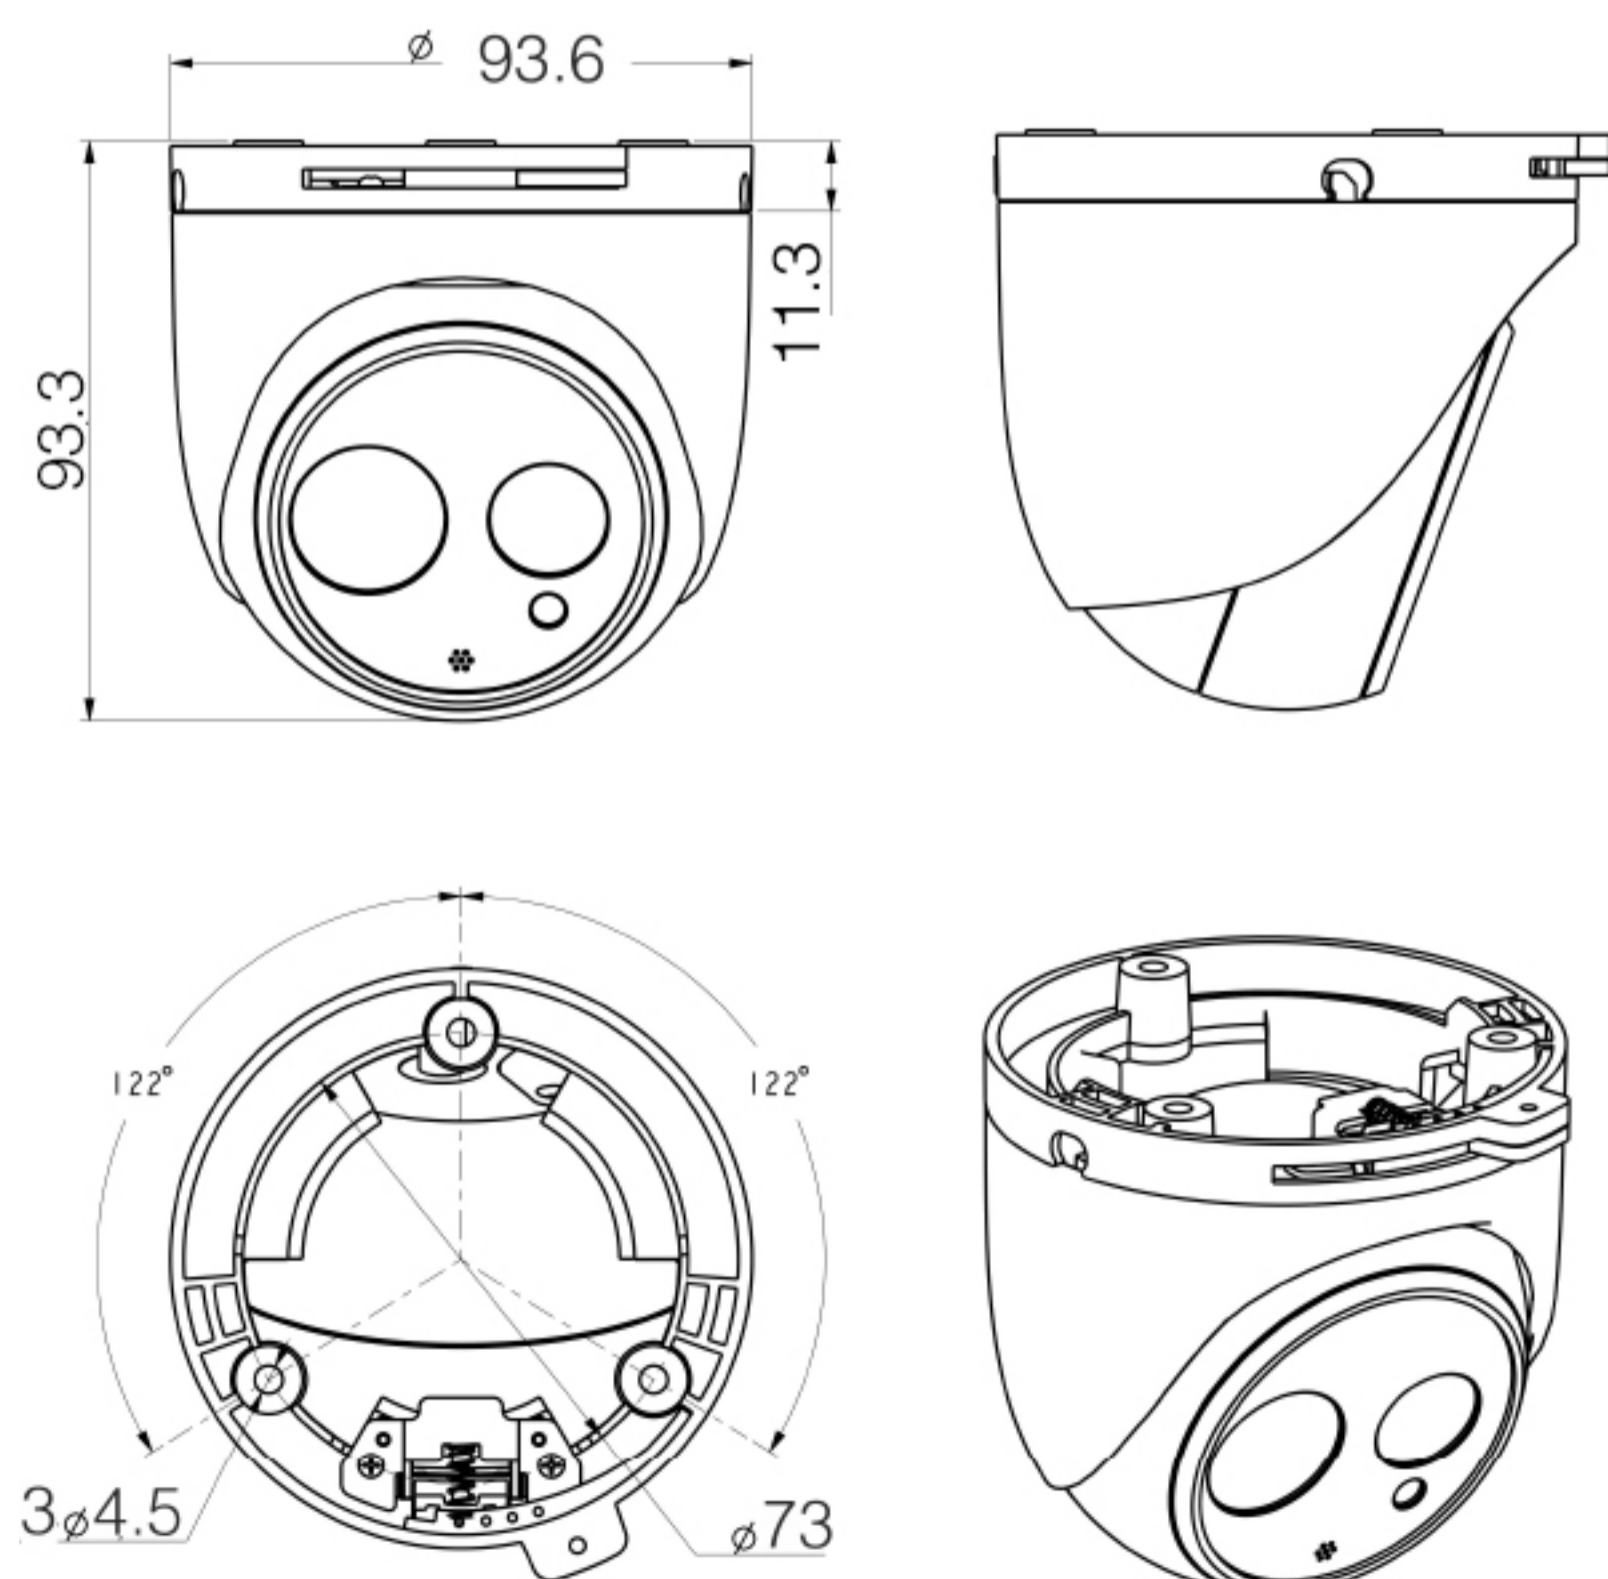

Dimensions

Units: mm

Specifications

Model	IPC2111-HN -DIR
Camera	
Image Sensor	1/3" progressive scan CMOS
Pixels	1.3 Megapixel
Min. Illumination	Color: 0.01lux @ (F1.6, AGC ON) B/W: 0lux with IR
Shutter Speed	1 ~ 1/30,000s
Day / Night	Auto (ICR) / Color / B/W
Wide Dynamic Range	Digital WDR
S/N Ratio	>50dB
White Balance	Auto / Manual
Gain Control	Auto / Manual
Backlight Compensation	Off / WDR / BLC / HLC
Lens	
Mount Type	M12
Focal Length	2.8mm (-L0280) / 3.6mm (-L0360) / 6mm (-L0600) / 8mm (-L0800)
Angle of View	101.2° (-L0280) / 78.6° (-L0360) / 53.2° (-L0600) / 36.8° (-L0800)
Adjustment Range	Pan: 0° ~ 360° / Tilt: 0° ~ 85° / Rotation: 0° ~ 360°
Infrared	
IR Distance	30m
IR Intensity	Smart IR
Video	
Compression	H.265 / H.264 / MJPEG
Image Resolution	Main stream: 960p Secondary stream: D1
Frame Rate	Main stream: 960p@30fps Secondary stream: D1@30fps
Bitrate	64kbps ~ 16Mbps
Bitrate Control	VBR / CBR
Dual-stream	Supported
Caption	Date and time / Alarm / Customized
Privacy Masking	Up to 4 zones
Motion Detection	Up to 4 zones
ROI	Supported
Digital Noise Reduction	3D noise reduction
Digital Defog	Supported
Image Flip	Flip / Mirror / Rotation at 90°, 180°, 270°
Audio	
Compression	G.711a / G.711u / ADPCM / G.722 / AAC-LC
Bitrate	32kbps ~ 64kbps
Network	
Network Protocols	TCP/IP, UDP, HTTP, DHCP, DNS/DDNS, RTP/RTCP, RTSP, PPPoE, FTP, VSIP, UPnP, 802.1x, NAT, QoS, SMTP, IPv4, IPv6 (optional)
User Interface	IPC Control (IE, Firefox, Chrome)
Max. User Access	Max. 10 Users (includes 2 internal)
Application Programming	ONVIF (Profile S, Profile G), GB/T 28181-2011, API, CGI
Alarm	
Alarm Triggers	Network disconnect
Intelligent	Motion detection / Tampering / Guard line / Enter guard area / Exit guard area
Alarm Events	Alarm report / Text overlay / Email notice
Interfaces	
Ethernet	10/100M, RJ45 interface
Audio	1 x Built-in Mic
Environmental	
Operating Temperature	-40°C ~ 60°C / -40°F ~ 140°F
Operating Humidity	10% ~ 95%
Protection Level	IP66
Electrical	
Power	12V DC ± 10% / External PoE (Optional)
Power Consumption	Max. 11W
Mechanical	
Weight	1kg / 2.2lb (Gross Weight)
Dimensions	Φ93.6 × 93.3mm / Φ3.69" × 3.68"

IR BULLET CAMERA
BOX CAMERA
SEMI DOME CAMERA
SPEED DOME CAMERA
IR SPEED DOME CAMERA
PTZ CAMERA
TRACKING SYSTEM
NETWORK VIDEO RECORDER
VIDEO MANAGEMENT SYSTEM
IP SAN
ENCODER & DECODER
MOBILE SOLUTIONS