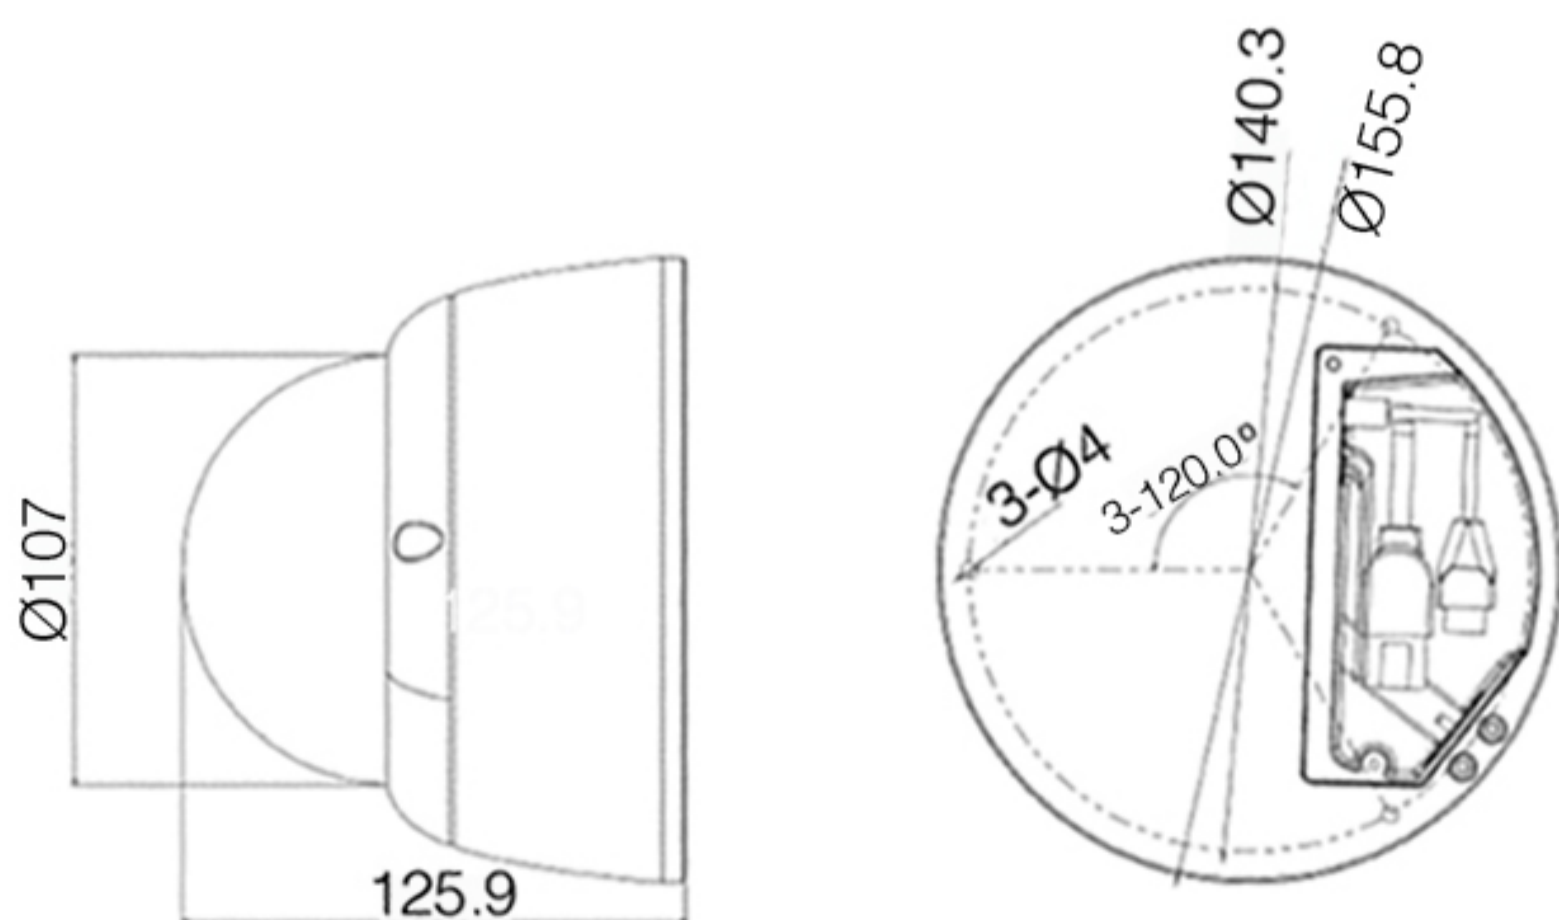

Dimensions

Units: mm

Specifications

Model	IPC2231-DN (-IR1, -IR2)
Camera	
Image Sensor	1/3" progressive scan CMOS
Pixels	2.0 Megapixel
Min. Illumination	Color: 0.03lux @ (F1.2, AGC ON) B/W: 0lux with IR
Shutter Speed	1/10 ~ 1/10,000s
Day / Night	Auto (ICR) / Color / B/W
Wide Dynamic Range	Ultra WDR, 120dB
S/N Ratio	>50dB
White Balance	Auto / Manual
Gain Control	Auto / Manual
Backlight Compensation	Off / BLC / WDR
Lens	
Mount Type	Φ14
Automatic Iris	DC drive
Focal Length	-IR1: 2.7 ~ 9mm @ F1.2 manual varifocal lens -IR2: 2.7 ~ 9mm @ F1.2 motorized varifocal lens
Focus Control	-IR1: Manual -IR2: Manual / Semi-Automatic
Angle of View	-IR1, -IR2: 113° - 64°
Adjustment Range	Pan: 0° ~ 355° / Tilt: 0° ~ 75° / Rotation: 0° ~ 355°
Infrared	
IR LED	26 pcs IR LED
IR Distance	20 ~ 40m
IR Intensity	Smart IR
Video	
Compression	H.264 / MJPEG
Image Resolution	Main stream: 1080p Secondary stream: D1
Frame Rate	Main stream: 1080p@60fps Secondary stream: D1@30fps
Bitrate	64kbps ~ 16Mbps
Bitrate Control	VBR / CBR
Multi-stream	Supported
Caption	Date and time / Alarm / Customized
Privacy Masking	Up to 4 zones
Motion Detection	Up to 4 zones
Video Freeze	Supported
Digital Noise Reduction	3D noise reduction
Image Flip	Flip / Mirror / Rotation at 90°, 180°, 270°
Audio	
Compression	G.711a / G.711u / ADPCM / G.722 / AAC-LC
Bitrate	32kbps ~ 64kbps
Audio Function	Bi-directional audio / AEC / Mixed audio recording / Dumb / Mute
Network	
Network Protocols	TCP/IP, UDP, HTTP, DHCP, DNS/DDNS, RTP/RTCP, RTSP, PPPoE, FTP, VSIP, IPv4, IPv6 (optional)
User Interface	IPC Control (IE)
Max. User Access	Max. 10 Users (includes 2 internal)
Application Programming	ONVIF (Profile S), GB/T 28181-2011, API, CGI
Automatic Network Replenishment (ANR)	Supported
Alarm	
Alarm Triggers	Motion detection / Alarm input
Alarm Events	Alarm caption / Snapshot / External output
Interfaces	
Ethernet	10/100M, RJ45 interface
Audio In / Out	1 x Line in / 1 x Line out
Control	1 x RS485
Alarm In / Out	3 x Input / 1 x Output
Video Out	1 x BNC, 1.0V [p-p] / 75Ω
Memory Slot	TF card slot, supports up to 128GB
Environmental	
Operating Temperature	-30°C ~ 60°C / -22°F ~ 140°F
Operating Humidity	10% ~ 95%
Protection Level	IK10+ @50J, IP67
Electrical	
Power	12V DC ± 10% / PoE (IEEE802.3af)
Power Consumption	Max. 11W
Mechanical	
Weight	1kg / 2.2lb (Gross Weight)
Dimensions	Φ155.8 × 125.9mm / Φ6.14" × 4.96"