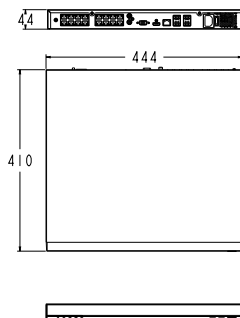

Dimensions

Units:mm

Specifications