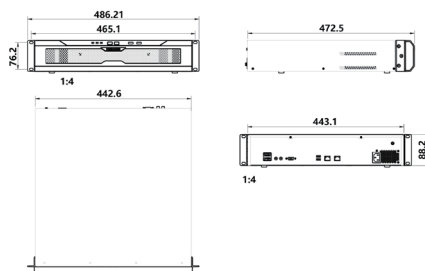

Dimensions

Units:mm

Specifications

	NVR2821-04009B/2LI	NVR2821-04016B/2LI	NVR2821-04032B/2LI
Video/Audio Input			
IP Camera Input	9 channel	16 channel	32 channel
Resolution	8MP(4K), 6MP, 5MP, 4MP, 3MP, 1080p, UXGA, 960p, 720p, XGA, SVGA, D1, CIF, QCIF		
Compression	H.265 / H.264		
Protocols	Onvif, RTSP, KEDACOM		
Bit rate	64kbps ~ 16384kbps		
Incoming Bandwidth	90Mbps	160Mbps	320Mbps
Live Viewing			
Local Display	1 x HDMI, 1 x VGA, simultaneously output different content		
Multi Screen Display Local monitor	1/1, 4/4, 1+5/1+5, 1+7/1+7, 9/9	1/1, 4/4, 1+5/1+5, 1+7/1+7, 9/9, 16/16	1/1, 4/4, 1+5/1+5, 1+7/1+7, 9/9, 16/16
(Main / Secondary):	up to 4 screen simultaneously:		
Client	1 ~ 64 Multiple Layouts		
E-Map	Live Viewing in E-Map (V Station)		
Function	E-PTZ / Scheme (V Station)		
Recording			
Resolution	8MP(4K), 6MP, 5MP, 4MP, 3MP, 1080p, UXGA, 960p, 720p, XGA, SVGA, D1, CIF, QCIF		
Mode	Manual / Continuous / Schedule / Event (Pre / Post)		
Event Trigger	Supported		
Tag	Supported		
Reliability	Automatic Network Replenishment (ANR)		
Search & Playback			
Search Mode	Date and time (Calendar) / Event		
Resolution	8MP(4K), 6MP, 5MP, 4MP, 3MP, 1080p, UXGA, 960p, 720p, XGA, SVGA, D1, CIF, QCIF		
Playback(Local Monitor)	4 x 4K@30fps / 16 x 1080p@30fps		
Playback(Client)	up to 16 x 4K@30fps		
Synchronize Playback (Local Monitor)	4 x 4K@30fps / 16 x 1080p@30fps		
Synchronize Playback (Client)	up to 16 x 4K@30fps		
Function	Slow forward / Fast forward / Loop / Single frame / E-PTZ / Slice playback		
Storage			
Max. Internal HDDs	4 x 3.5" HDD		
RAID	Max. 32TB (up to 8TB/each)		
External Function	RAID 0/1/5/6/10		
Function	IPSAN (iSCSI), up to 10 x IPSAN, Max. 100T (optional)		
Audio	Disk group / Quota / Disk dormancy / Face pictures storage		
Compression	G.711a / G.711u / ADPCM / G.722 / G.722.1c / AAC-LC		
Bit rate	32kbps ~ 64kbps		
Audio Function	Bi-directional audio / Dumb / Mute / Broadcasting		
Alarm			
Service Alarm Triggers	Alarm input / Video lost / Motion detection / Tampering / Guard line / Defocus / Scene change / Enter guard area / Exit guard area / Object left / Object removal / Gathering / Audio surge / Face matching		
System Alarm Triggers	Device disconnected / No disk / Disk error / IP Address conflict / Network disconnected / Low speed / Insufficient recording space / MAC address conflict / Insufficient Snapshot storage space		
Alarm Events	Snapshot / Recording / PTZ preset / Buzzer / Email / Link to Client / Alarm caption / Live view in first window / Link to TV Wall / Link to secondary screen / Full screen viewing		
AI			
Face Matching	Real-time / Post-event		
Search Mode	Date and time / Camera / Face image		
People Counting	Supported		
Maximum Number Of Recognitive Camera	Up to 2		
Face picture Library	32 libraries		
	Up to 1,000 (6000 face comparison library optional)		
System			
Operating System	Embedded Linux		
User Management	Admin / User		
Log Management	User login / User operation / Alarm / Backup / Update		
Application Programming	V Station SDK		
Network			
Network Protocols	TCP/IP, UDP, HTTP, DHCP, DNS/DDNS, RTP/RTCP, RTSP, PPPoE, FTP, SNMP, VSI, UPNP, SMTP, IPv4, IPv6 (optional)		
Viewer Software	CMS (NVR Station) / Web / iOS app / Android app		
Max. User Access	16 Users		
Output Bandwidth	256Mbps		
Function	NAT / Multiple network access / Packet loss recovery / Auto network organizing		
Network Test	Supported		
Interfaces			
Ethernet	3 x Gigabit network port, RJ45 interface		
Video Out	1 x HDMI (up to 3840 x 2160@60Hz)		
Audio In / Out	1 x VGA (up to 1920 x 1080@60Hz)		
Control	1 x RS485, 1 x RS232		
USB	2 x USB2.0, 2 x USB3.0		
Environmental			
Operating Temperature	-10°C ~ 55°C / 14°F ~ 131°F		
Operating Humidity	10% ~ 85%		
Electrical			
Power	100 ~ 240V AC, 50 ~ 60Hz		
Power Consumption	Max. 150W (HDD not included)		
Mechanical			
Weight	13kg / 28.66lb (Gross Weight)		
Dimensions	443 x 461 x 88mm / 17.44" x 18.15" x 3.46"		