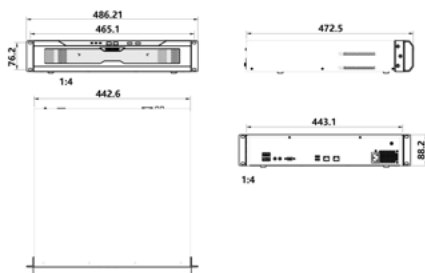

Dimensions

Units:mm

Specifications

	NVR2821-04016B/16LI	NVR2821-04032B/16LI
Video/Audio Input	16 channel	32 channel
IP Camera Input	8MP(4K), 6MP, 5MP, 4MP, 3MP, 1080p, UXGA, 960p, 720p, XGA, SVGA, D1, CIF, QCIF	
Resolution	H.265 / H.264	
Compression	Onvif, RTSP, KEDACOM	
Protocols	64kbps ~ 16384kbps	
Bit rate	160Mbps	320Mbps
Incoming Bandwidth		
Live Viewing		
Local Display	1 x HDMI, 1 x VGA, simultaneously output different content	
Multi Screen Display Local monitor	1/1, 4/4, 1+5/1+5, 1+7/1+7, 9/9, 16/16	1/1, 4/4, 1+5/1+5, 1+7/1+7, 9/9, 16/16
(Main / Secondary):		
Multi Screen Display	up to 4 screen simultaneously:	
Client	1 ~ 64 Multiple Layouts	
E-Map	Live Viewing in E-Map (V Station)	
Function	E-PTZ / Scheme (V Station)	
Recording		
Resolution	8MP(4K), 6MP, 5MP, 4MP, 3MP, 1080p, UXGA, 960p, 720p, XGA, SVGA, D1, CIF, QCIF	
Mode	Manual / Continuous / Schedule / Event (Pre / Post)	
Event Trigger	Supported	
Tag	Supported	
Reliability	Automatic Network Replenishment (ANR)	
Search & Playback		
Search Mode	Date and time (Calendar) / Event	
Resolution	8MP(4K), 6MP, 5MP, 4MP, 3MP, 1080p, UXGA, 960p, 720p, XGA, SVGA, D1, CIF, QCIF	
Playback(Local Monitor)	4 x 4K@30fps / 16 x 1080p@30fps	
Playback(Client)	up to 16 x 4K@30fps	
Synchronize Playback (Local Monitor)	4 x 4K@30fps / 16 x 1080p@30fps	
Synchronize Playback (Client)	up to 16 x 4K@30fps	
Function	Slow forward / Fast forward / Loop / Single frame / E-PTZ / Slice playback	
Storage		
Max. Internal HDDs	4 x 3.5" HDD	
RAID	Max. 32TB (up to 8TB/each)	
External	RAID 0/1/5/6/10	
Function	iPSAN (iSCSI), up to 10 x iPSAN, Max. 100T (optional)	
Audio	Disk group / Quota / Disk dormancy / Face pictures storage	
Compression	G.711a / G.711u / ADPCM / G.722 / G.722.1c / G.726	
Bit rate	32kbps ~ 64kbps	
Audio Function	Bi-directional audio / Dumb / Mute / Broadcasting	
Alarm		
Service Alarm Triggers	Alarm input / Video lost / Motion detection / Tampering / Guard line / Defocus / Scene change / Enter guard area / Exit guard area / Object left / Object removal / Gathering / Audio surge / Face matching	
System Alarm Triggers	Device disconnected / No disk / Disk error / IP Address conflict / Network disconnected / Low speed / Insufficient recording space / MAC address conflict / Insufficient Snapshot storage space	
Alarm Events	Snapshot / Recording / PTZ preset / Buzzer / Email / Link to Client / Alarm caption / Live view in first window / Link to TV Wall / Link to secondary screen / Full screen viewing	
AI		
Face Matching	Real-time / Post-event	
Search Mode	Date and time / Camera / Face image	
Recognitive Camera Channel	Up to 16	
Face Recognition Access Control Terminal Channel	Up to 16	Up to 32
People Counting Sensor Channel	Up to 16	Up to 32
LPR Camera Channel	Up to 4	
Face picture Library	64 libraries	
LPR Library	Up to 1,000 (6000 face comparison library optional)	
System		
Operating System	Embedded Linux	
User Management	Admin / User	
Log Management	User login / User operation / Alarm / Backup / Update	
Application Programming	V Station SDK	
Network		
Network Protocols	TCP/IP, UDP, HTTP, DHCP, DNS/DDNS, RTP/RTCP, RTSP, PPPoE, FTP, SNMP, VSIP, UPNP, SMTP, IPv4, IPv6 (optional)	
Viewer Software	CMS (NVR Station) / Web / iOS app / Android app	
Max. User Access	16 Users	
Output Bandwidth	256Mbps	
Function	NAT / Multiple network access / Packet loss recovery / Auto network organizing	
Network Test	Supported	
Interfaces		
Ethernet	3 x Gigabit network port, RJ45 interface	
Video Out	1 x HDMI (up to 3840 x 2160@60Hz)	
Audio In / Out	1 x VGA (up to 1920 x 1080@60Hz)	
Control	1 x RCA Line in / 1 x RCA Line out	
USB	1 x RS485, 1 x RS232	
Environmental		
Operating Temperature	-10°C ~ 55°C / 14°F ~ 131°F	
Operating Humidity	10% ~ 85%	
Electrical		
Power	100 ~ 240V AC, 50 ~ 60Hz	
Power Consumption	Max. 150W (HDD not included)	
Mechanical		
Weight	13kg / 28.66lb (Gross Weight)	
Dimensions	443 x 461 x 88mm / 17.44" x 18.15" x 3.46"	