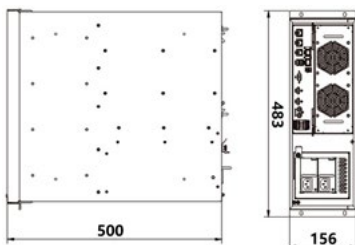

Dimensions

Units:mm

Specifications

	NVR2881-16032B/32HI	NVR2881-16064B/32HI
Video/Audio Input		
IP Camera Input	32 channel	64 channel
Resolution	8MP(4K), 6MP, 5MP, 4MP, 3MP, 1080p, UXGA, 960p, 720p, XGA, SVGA, D1, CIF, QCIF	
Compression	H.265 / H.264	
Protocols	Onvif, RTSP, KEDACOM	
Bit rate	64kbps ~ 16384kbps	
Incoming Bandwidth		420Mbps
Live Viewing		
Local Display	2 x HDMI, 1 x VGA, simultaneously output different content	
Multi Screen Display Local monitor	1/1, 4/4, 1+5/1+5, 1+7/1+7, 9/9, 16/16	
(Main / Secondary): Multi Screen Display	up to 4 screen simultaneously:	
Client	1 ~ 64 Multiple Layouts	
E-Map	Live Viewing in E-Map (V Station)	
Function	E-PTZ / Scheme (V Station)	
Recording		
Resolution	8MP(4K), 6MP, 5MP, 4MP, 3MP, 1080p, UXGA, 960p, 720p, XGA, SVGA, D1, CIF, QCIF	
Mode	Manual / Continuous / Schedule / Event (Pre / Post)	
Event Trigger	Supported	
Tag	Supported	
Reliability	Automatic Network Replenishment (ANR)	
Search & Playback		
Search Mode	Date and time (Calendar) / Event	
Resolution	8MP(4K), 6MP, 5MP, 4MP, 3MP, 1080p, UXGA, 960p, 720p, XGA, SVGA, D1, CIF, QCIF	
Playback(Local Monitor)	4 x 4K@30fps / 16 x 1080p@30fps	
Playback(Client)	up to 16 x 4K@30fps	
Synchronize Playback (Local Monitor)	4 x 4K@30fps / 16 x 1080p@30fps	
Synchronize Playback (Client)	up to 16 x 4K@30fps	
Function	Slow forward / Fast forward / Loop / Single frame / E-PTZ / Slice playback	
Storage		
Max. Internal HDDs	16 x 3.5" HDD	
RAID	Max. 128TB (up to 8TB/each)	
External Function	RAID 0/1/5/6/10	
Function	IPSAN (iSCSI), up to 10 x IPSAN, Max. 100T (optional)	
Audio		
Compression	G.711a / G.711u / ADPCM / G.722 / G.722.1c / G.726	
Bit rate	32kbps ~ 64kbps	
Audio Function	Bi-directional audio / Dumb / Mute / Broadcasting	
Alarm		
Service Alarm Triggers	Alarm input / Video lost / Motion detection / Tampering / Guard line / Defocus / Scene change / Enter guard area / Exit guard area / Object left / Object removal / Gathering / Audio surge / Face matching	
System Alarm Triggers	Device disconnected / No disk / Disk error / IP Address conflict / Network disconnected / Low speed / Insufficient recording space / MAC address conflict / Insufficient Snapshot storage space	
Alarm Events	Snapshot / Recording / PTZ preset / Buzzer / Email / Link to Client / Alarm caption / Live view in first window / Link to TV Wall / Link to secondary screen / Full screen viewing	
AI		
Face Matching	Real-time / Post-event	
Search Mode	Date and time / Camera / Face image	
Recognitive Camera Channel	Up to 32	
Face Recognition Access	Up to 32	
Control Terminal Channel	Up to 32	
People Counting Sensor Channel	Up to 32	
LPR Camera Channel	Up to 16	
Face Picture Library	64 libraries	
LPR Library	Up to 50,000	
System		
Operating System	Embedded Linux	
User Management	Admin / User	
Log Management	User login / User operation / Alarm / Backup / Update	
Application Programming	V Station SDK	
Network		
Network Protocols	TCP/IP, UDP, HTTP, DHCP, DNS/DDNS, RTP/RTCP, RTSP, PPPoE, FTP, SNTp, VSIP, UPNP, SMTP, IPv4, IPv6 (optional)	
Viewer Software	CMS (V Station) / Web / iOS app / Android app	
Max. User Access	16 Users	
Output Bandwidth	384Mbps	
Function	NAT / Multiple network access / Packet loss recovery / Auto network organizing	
Network Test	Supported	
Interfaces		
Ethernet	3 x Gigabit network port, RJ45 interface	
Video Out	2 x HDMI (up to 3840 x 2160@60Hz)	
Audio In / Out	1 x VGA (up to 1920 x 1080@60Hz)	
Alarm In / Out	1 x RCA Line in / 1 x RCA Line out	
Control	2 x Inputs / 2 x Outputs	
USB	1 x RS485, 1 x RS232	
USB	2 x USB2.0, 2 x USB3.0	
Environmental		
Operating Temperature	-10°C ~ 55°C / 14°F ~ 131°F	
Operating Humidity	10% ~ 85%	
Electrical		
Power	100 ~ 240V AC, 50 ~ 60Hz	
Power Consumption	Redundant Power Supply (the second power is optional)	
Mechanical		
Weight	20kg / 44lb (HDD not included)	
Dimensions	483 x 500 x 156mm / 19.02" x 19.69" x 6.14"	