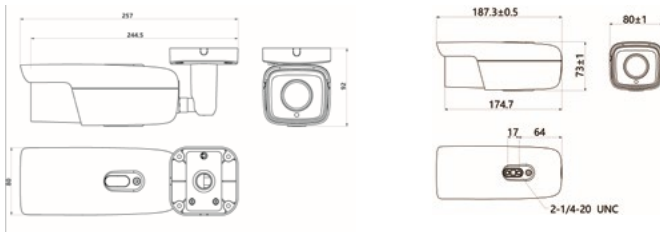

#### A Variety of Installation Modes

- Supports 90°, 180°, 270° image rotation
- Motorized varifocal lens

### Dimensions

Units:mm