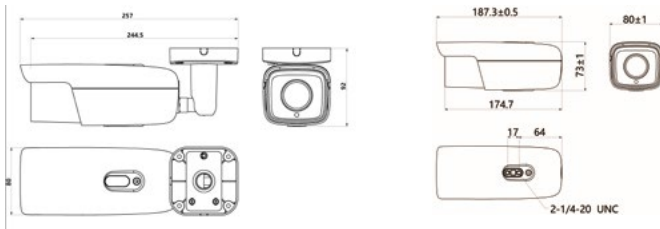

Dimensions

Units:mm

Specifications

	IPC2552-FN/FNB-SIR50-L
Camera	
Image Sensor	1/2.8" progressive scan CMOS
Pixels	5.0 Megapixel
Min. Illumination	Color: 0.005lux@ (AGC ON) B/W: 0.0005lux@ (AGC ON); 0lux with IR
Shutter Speed	1 ~ 1/30,000s
Day / Night	Auto (ICR) / Color / B/W
Wide Dynamic Range	Ultra WDR, >=120db
S/N Ratio	>=58db
White Balance	Auto / Manual
Gain Control	Auto / Manual
Backlight Compensation	Off / WDR / BLC / HLC
Lens	
Mount Type	M12
Focal Length	3.6mm@F1.4 (-L0360) / 6mm@F1.6(-L0600) / 8mm@F2.0 (-L0800)
Angle of View	-L0360:Horizontal:83.5° Vertical:44.6° -L0600:Horizontal:54.5° Vertical:29.7°
Infrared	
IR Distance	50 ~70m
IR Intensity	Smart IR
Video	
Compression	Smart 265 / H.265 (Main Profile) / H.264 (BaseLine Profile / Main Profile / High Profile) / MJPEG
Image Resolution	Main stream: 3072x1728 Secondary stream: 720P Third stream: D1
Frame Rate	Main stream: 3072x1728@30fps / 3072x1728@25fps(with WDR on) Secondary stream: 720P@30fps Third stream: D1@30fps
Bitrate	32kbps ~ 16Mbps
Bitrate Control	VBR / CBR
Dual-stream	Supported
Caption	Date and time / Alarm / Customized
Privacy Masking	Up to 4 zones
Motion Detection	Up to 4 zones
ROI	Supported
Digital Noise Reduction	3D noise reduction
Digital Defog	Supported
Image Flip	Flip / Mirror / Rotation 90°, 180°, 270°
Audio	
Compression	G.711a / G.711u / ADPCM / G.722 / G.722.1c / G.726
Bitrate	32kbps ~ 64kbps
Audio Function	Bi-directional audio / AEC / Mixed audio recording / Dumb / Mute
Network	
Network Protocols	TCP/IP, UDP, HTTP,HTTPS, DHCP, DNS/DDNS, RTP/RTCP, RTSP, PPPoE, FTP, IGMP, UPnP, 802.1x, NAT, QoS, SMTP, IPv4, IPv6 (optional)
User Interface	IPC Control (IE, Firefox, Chrome)
Max. User Access	Max. 20 Users (includes 2 internal)
Application Programming	ONVIF (Profile S, Profile G), GB/T 28181-2016, API, CGI
Automatic Network Replenishment (ANR)	Supported
Alarm	
Alarm Triggers	Alarm input / Network disconnect / Disk full / Disk error
Basic Intelligent	Tampering / Defocus / Scene change / Object left / Object removal / Audio surge
Human & Vehicle Detection:	
Deep Learning Intelligent	Motion detection / Guard line / Enter guard area / Exit guard area / People Gathering
Alarm Events	Alarm report / Recording / Text overlay / Snapshot / External output / Email notice / Acoustic alarm
Interfaces	
Ethernet	10/100M, RJ45 interface
Audio In / Out	1 x Line in / 1 x Line out
Control	1 x RS485
Alarm In / Out	2 x Input / 1 x Output
Memory Slot	Micro SD card slot, supports up to 256GB
Environmental	
Operating Temperature	-40°C ~ 70°C / -40°F ~ 158°F
Operating Humidity	10% ~ 95%, No condensation
Protection Level	IP67, IK10(optional)
Electrical	
Power	12V DC ± 10% / PoE (IEEE802.3af)
Power Consumption	Max. 11W
Mechanical	
Weight	-FN: 1kg / 2.2lb (Gross Weight) -FNB: 1.2kg / 2.65lb (Gross Weight)
Dimensions	-FN: 181.5 x 80 x 73mm / 7.15" x 3.15" x 2.87" -FNB: 271.3 x 80 x 87.8mm / 10.68" x 3.15" x 3.46"
Mounting Bracket	-FN: Bracket not included -FNB: Bracket included